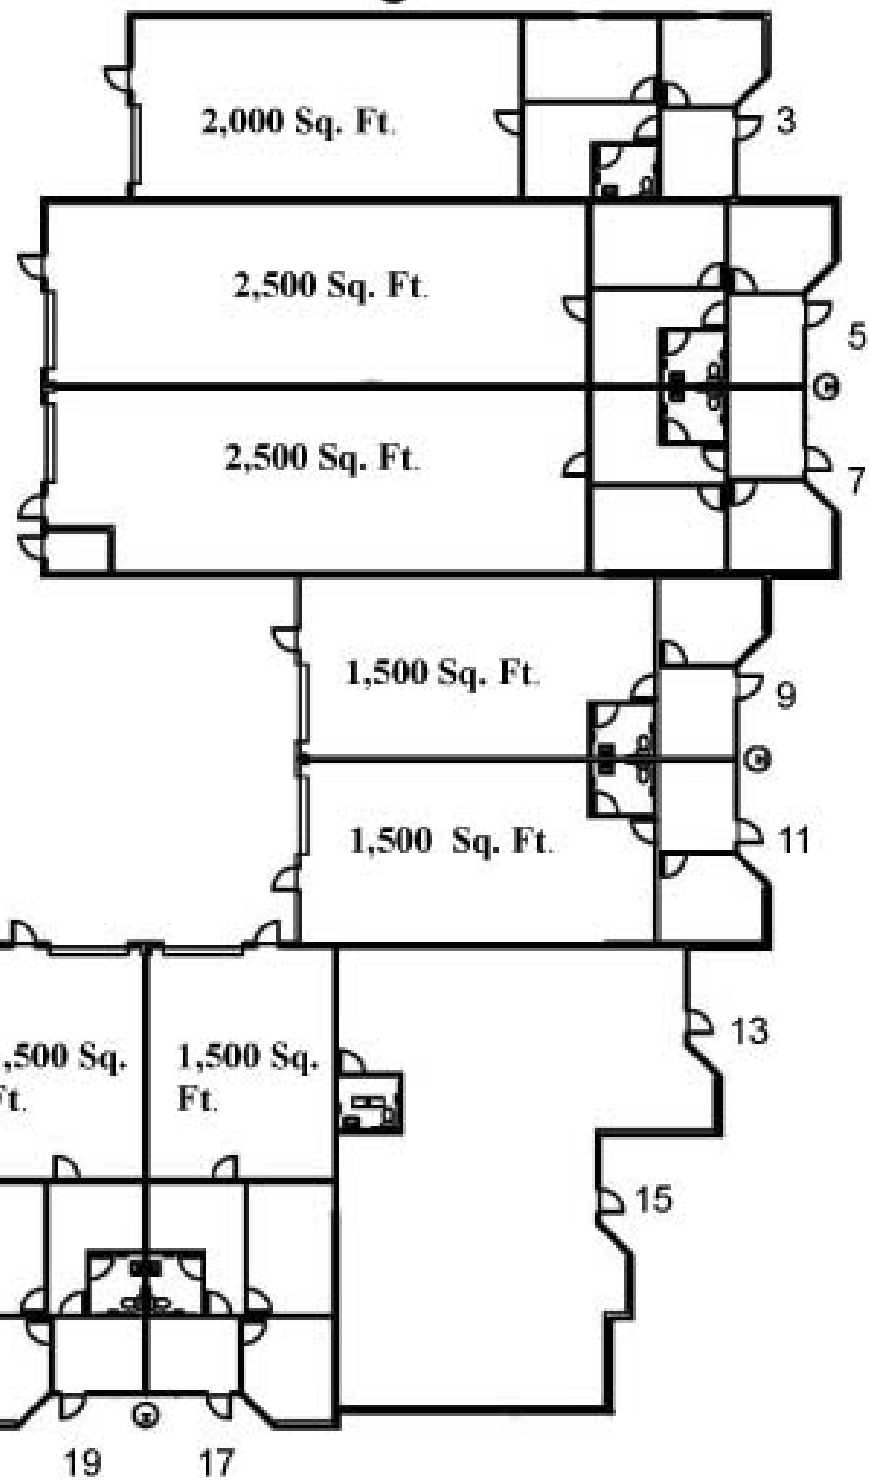

1 E. Airway Blvd.

Building A

51 E. Airway Blvd.

Building B

Shell Building - Build to Suit

Total Sq. Ft - 33,570

95 E. Airway Blvd.

Building C

Shell Building - Build to Suit

Total Sq. Ft - 33,570

137 E. Airway Blvd.

Building 11