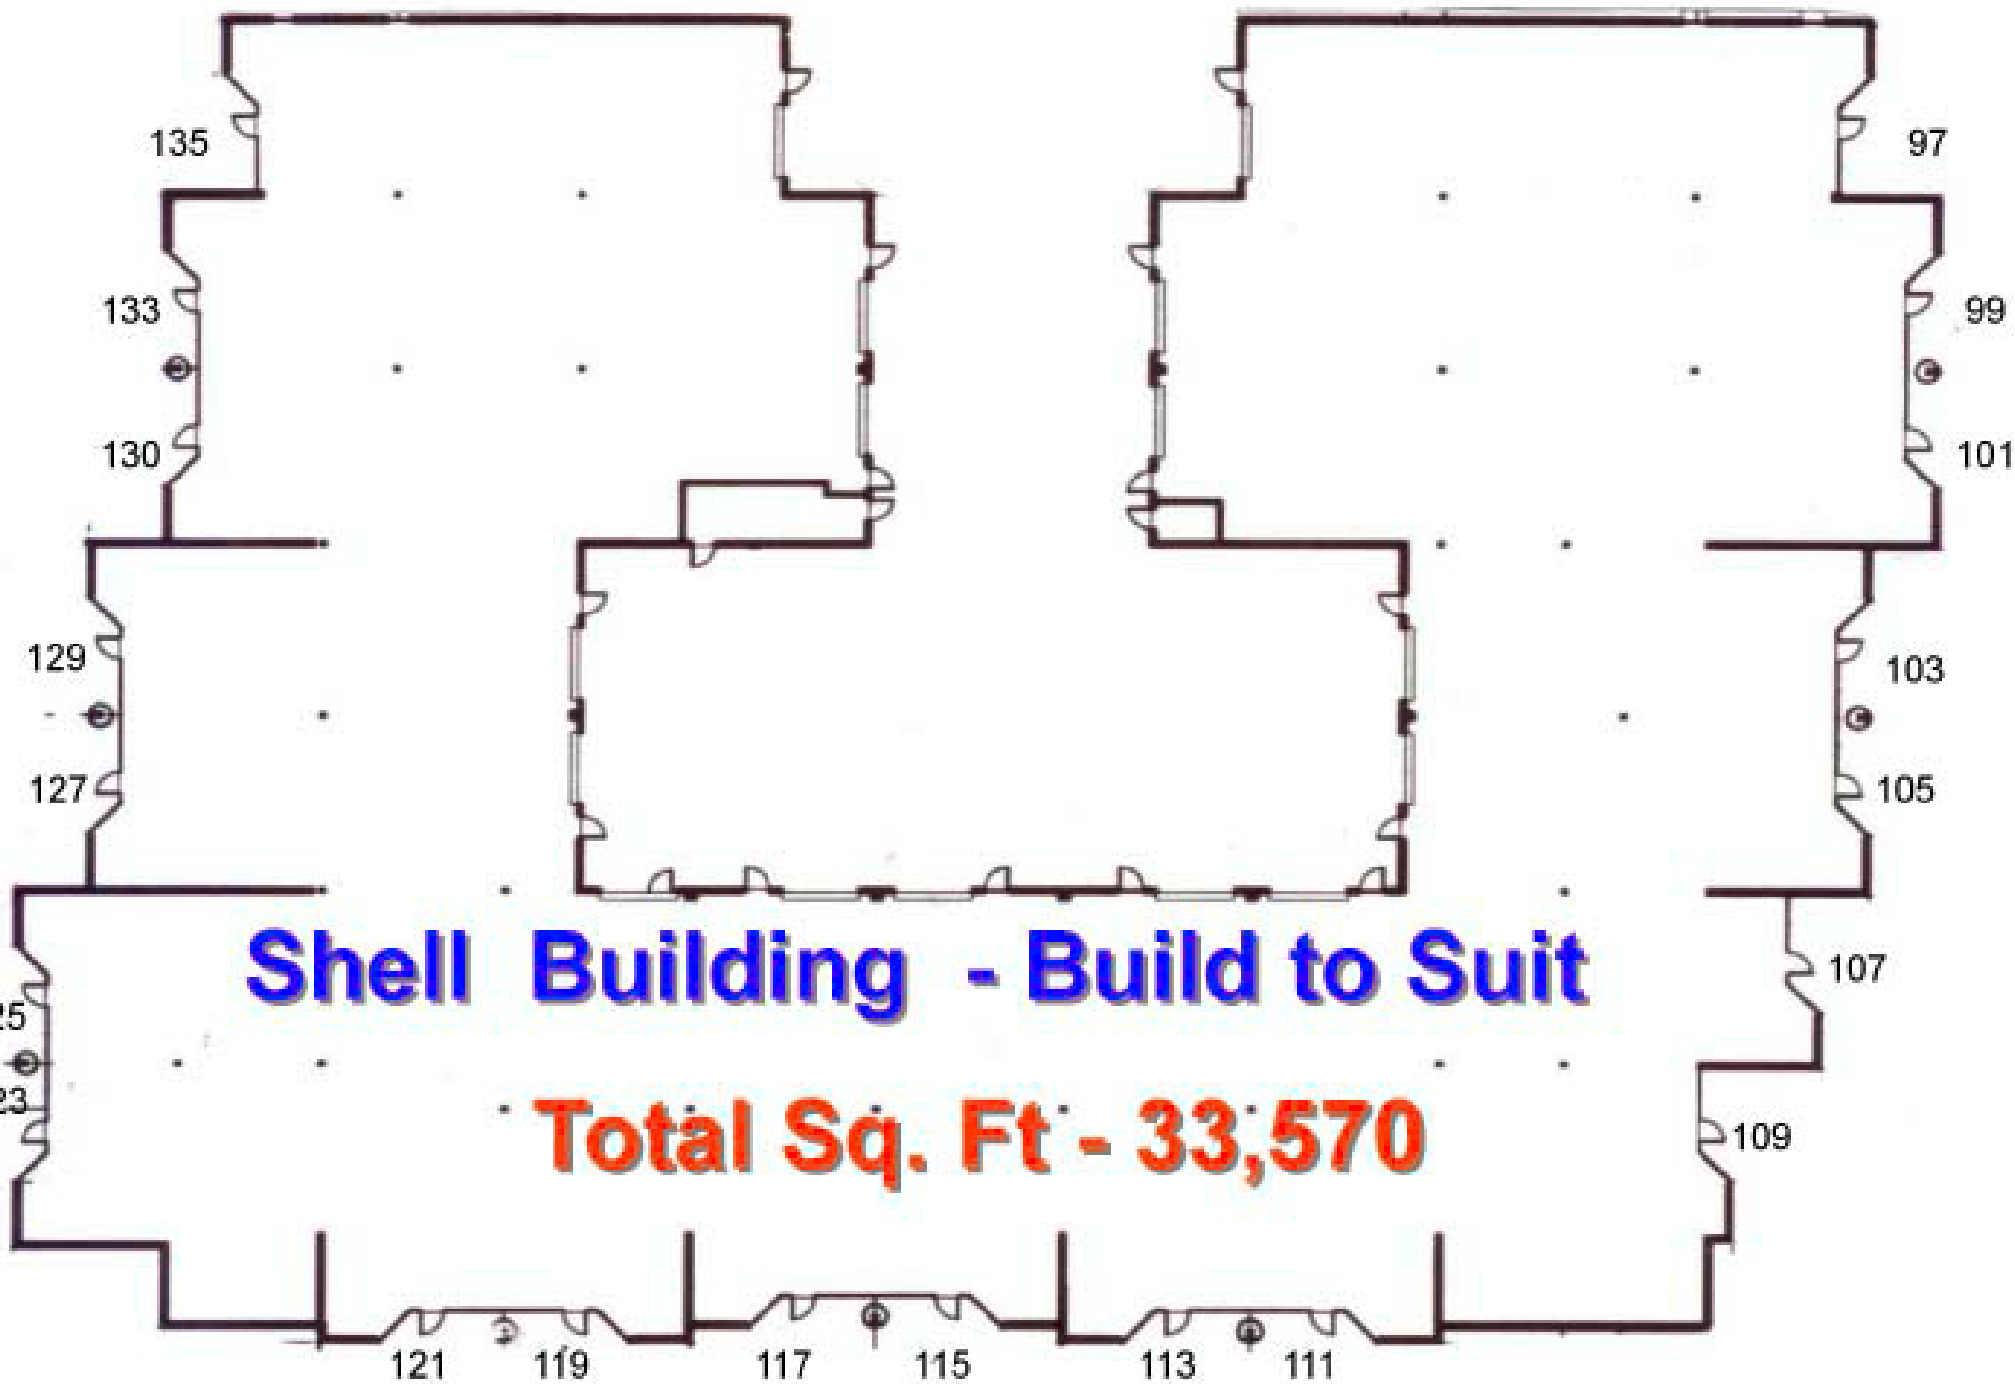

1 E. Airway Blvd.

Building A

51 E. Airway Blvd.

Building B

Shell Building - Build to Suit

Total Sq. Ft - 33,570

95 E. Airway Blvd.

Building C

Shell Building - Build to Suit

Total Sq. Ft - 33,570

137 E. Airway Blvd.

Building 11