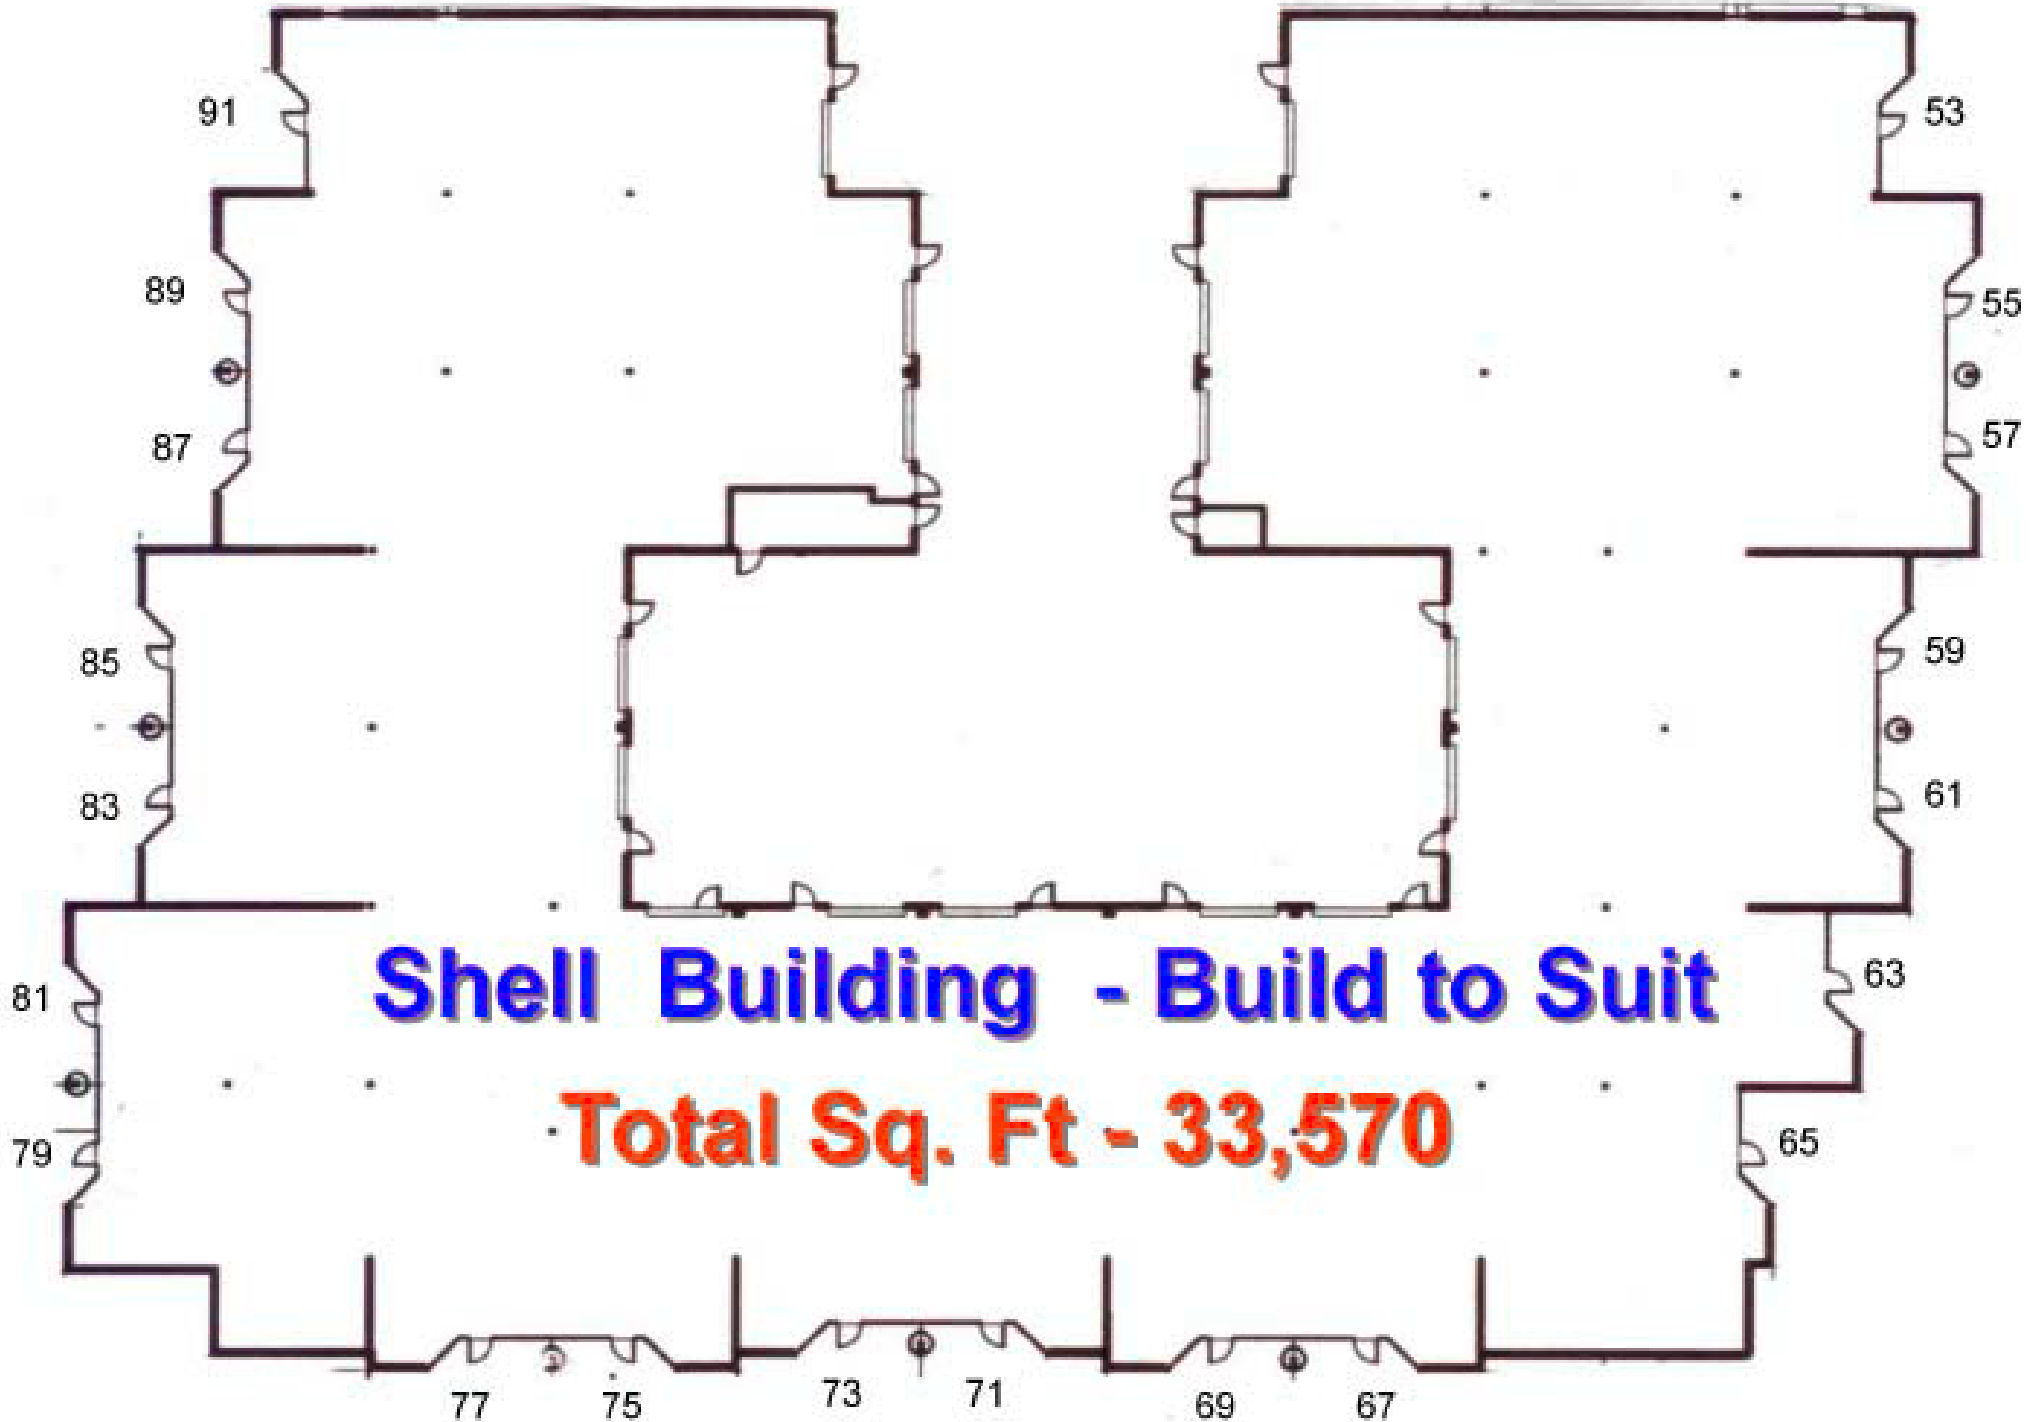

1 E. Airway Blvd.

Building A

51 E. Airway Blvd.

Building B

Shell Building - Build to Suit

Total Sq. Ft - 33,570

95 E. Airway Blvd.

Building C

Shell Building - Build to Suit

Total Sq. Ft - 33,570

137 E. Airway Blvd.

Building 11